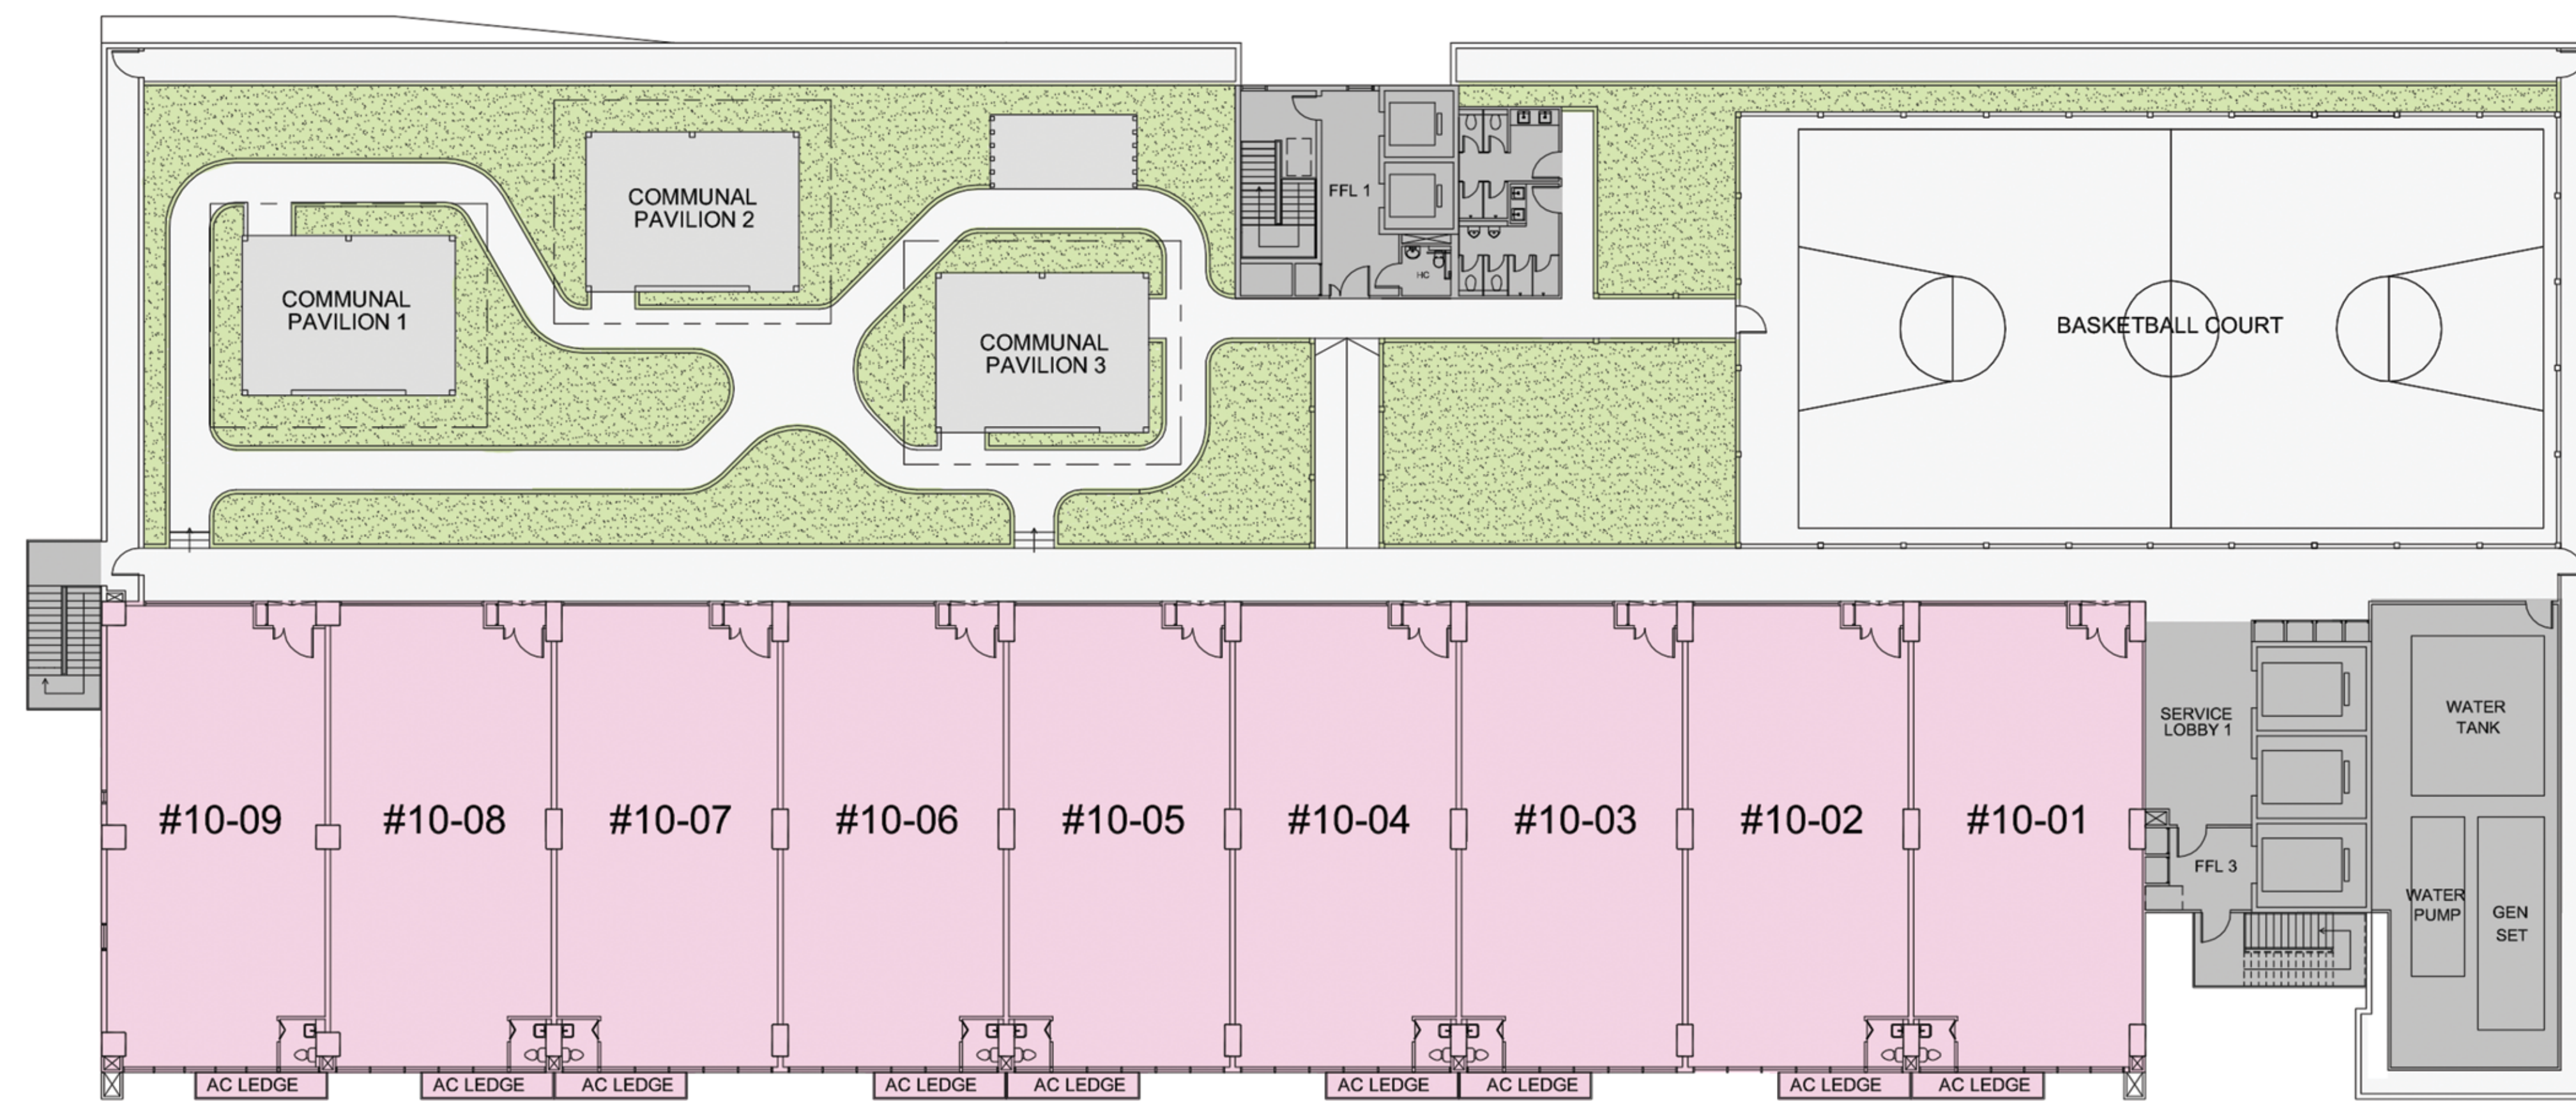

NORDCOM II

GAMBAS CRESCENT

GAMBAS AVENUE

10TH STOREY PLAN

0 2 5 15M

LEGEND:

LIGHT INDUSTRIAL FACTORY