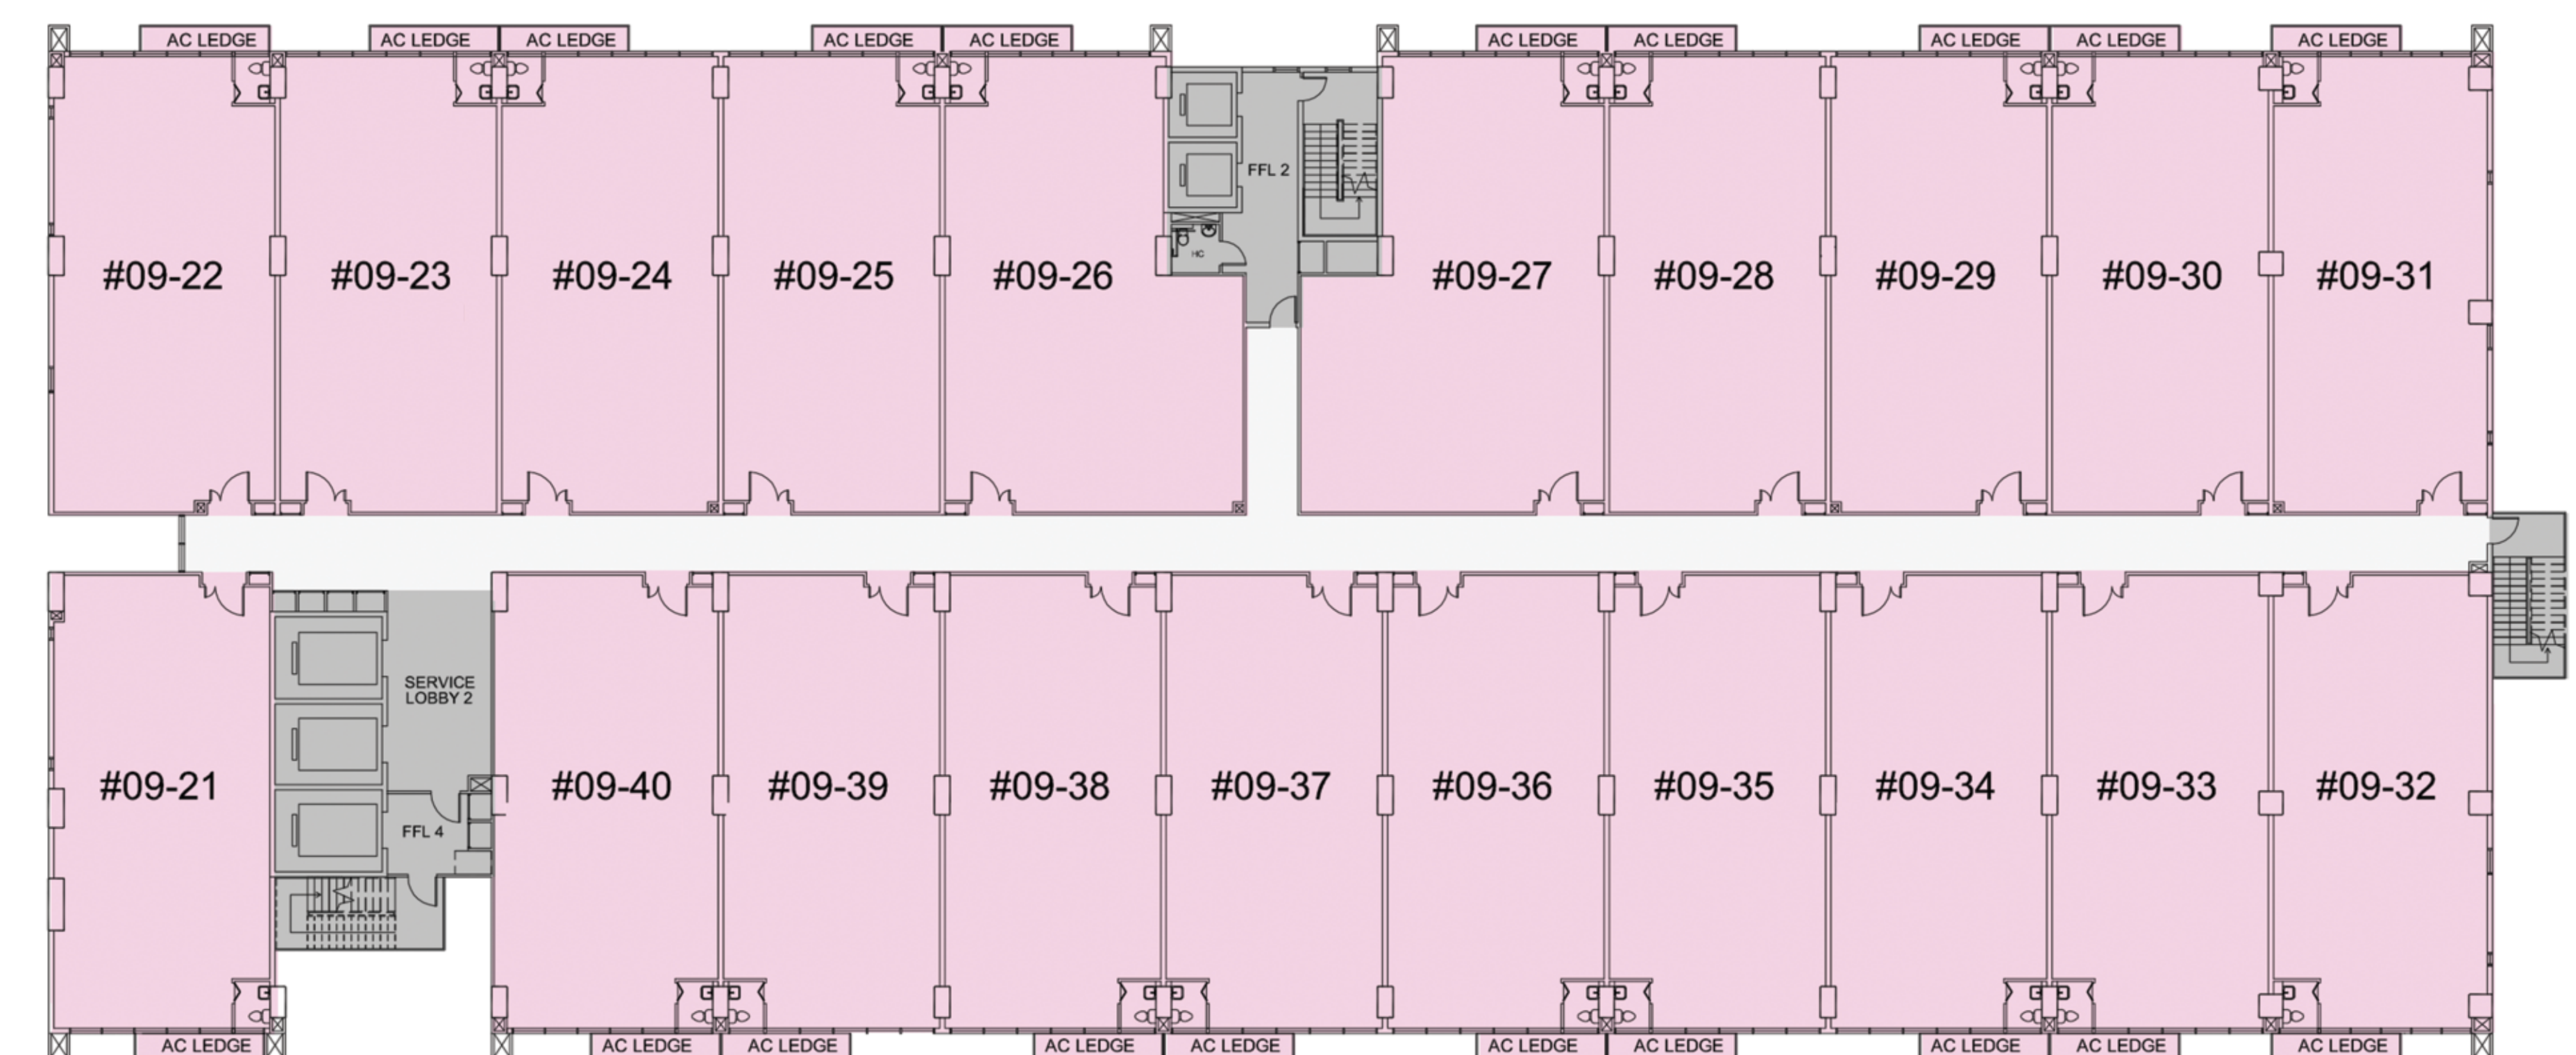

0 2 5 15M

LEGEND:

 LIGHT INDUSTRIAL FACTORY

NORDCOM II

GAMBAS CRESCENT

GAMBAS AVENUE

9TH STOREY PLAN

0 2 5 15M