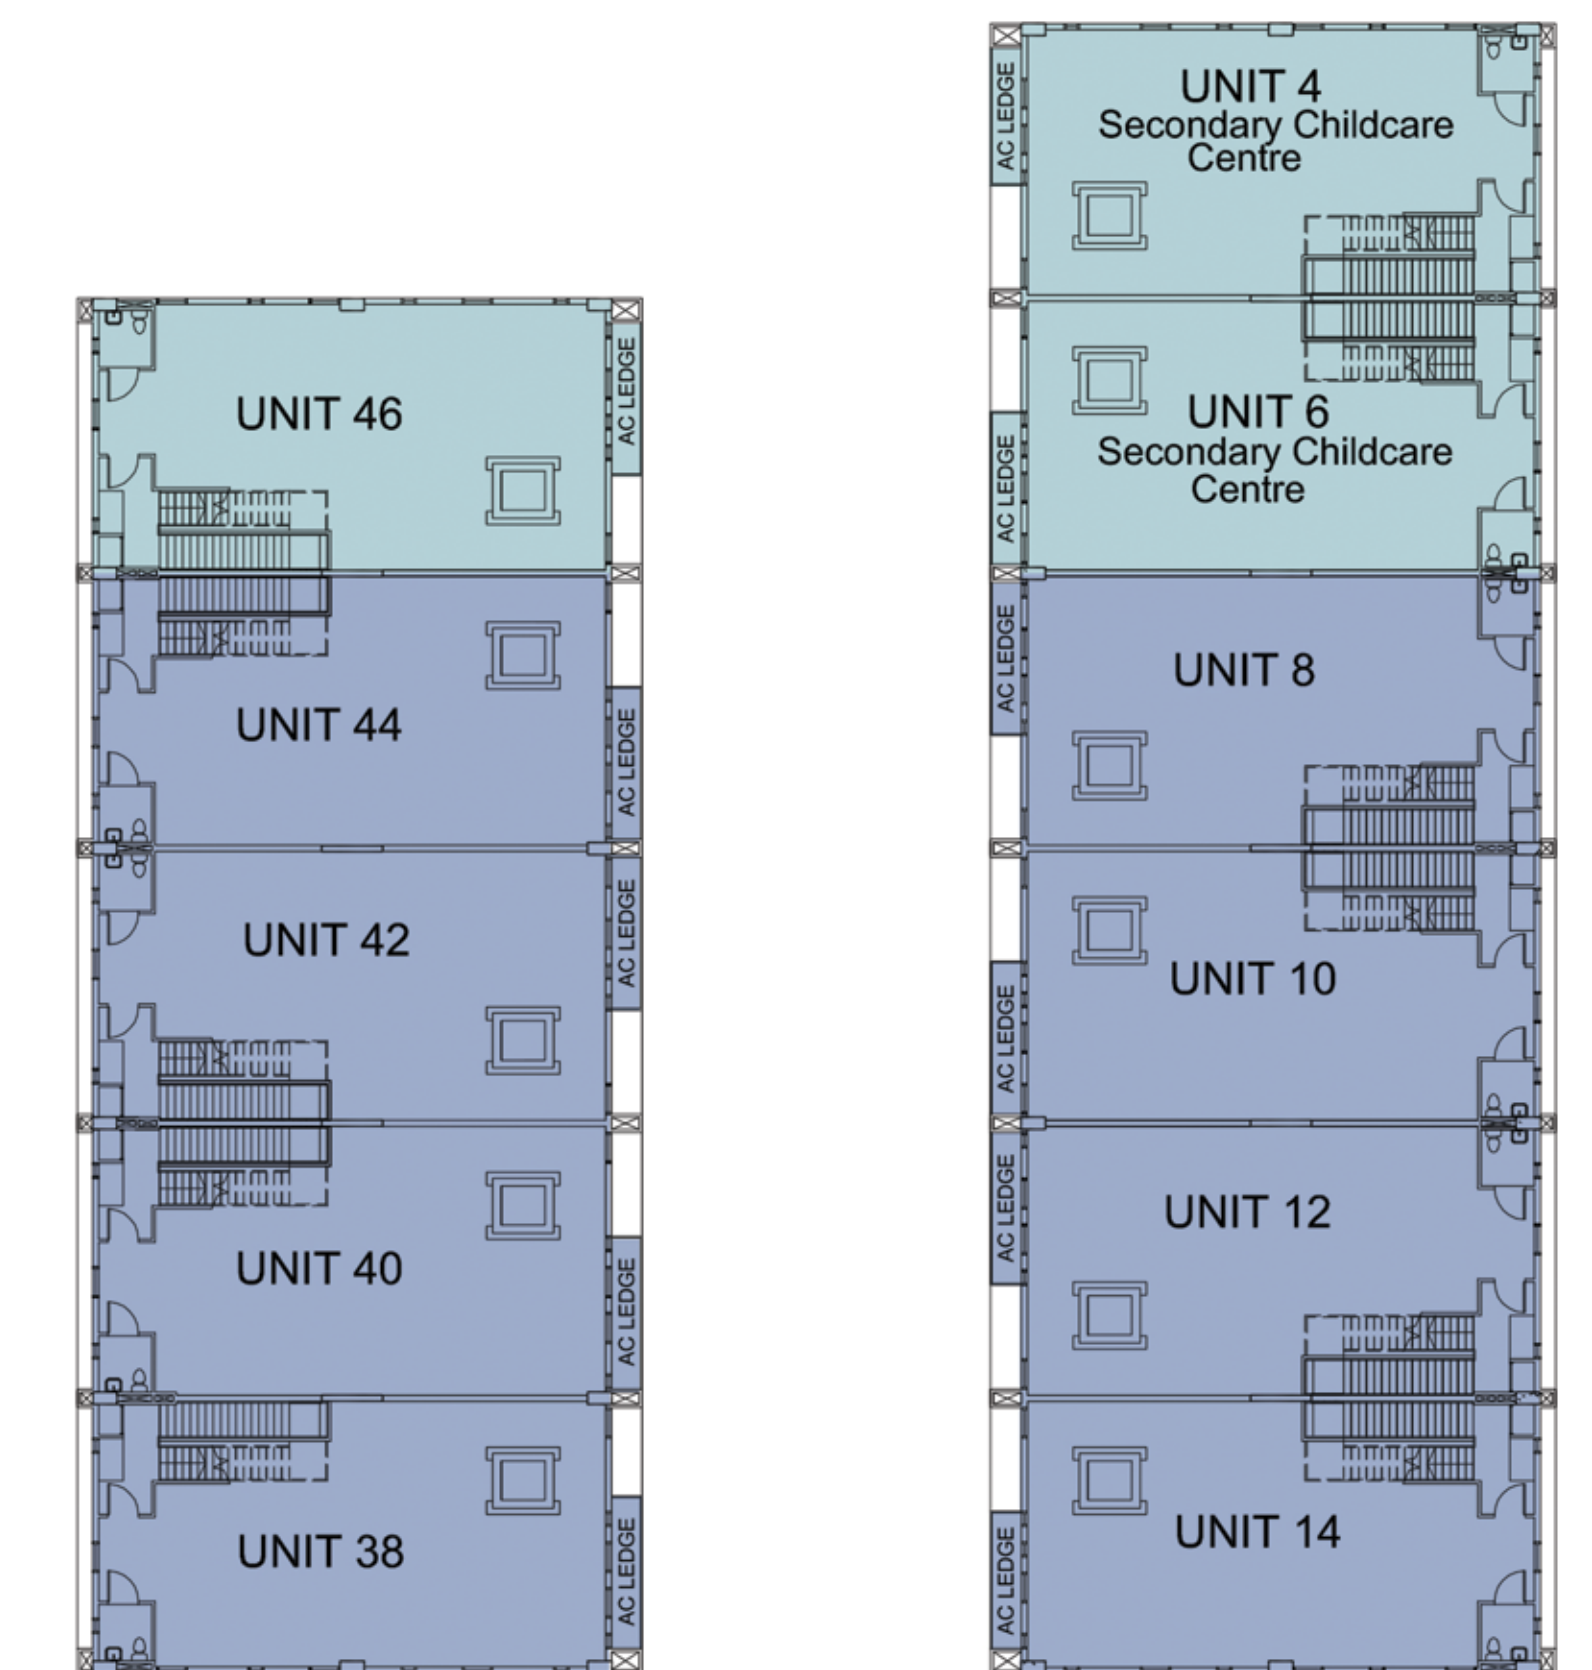

NORDCOM II

1ST STOREY PLAN

0 2 5 15M

- LEGEND:**
- LIGHT INDUSTRIAL FACTORY
 - CLEAN INDUSTRIAL FACTORY

NORDCOM II

GAMBAS CRESCENT

GAMBAS AVENUE

2ND STOREY PLAN

0 2 5 15M

- LEGEND:
- Light Industrial Factory (Blue)
 - Clean Industrial Factory (Yellow)

NORDCOM II

GAMBAS CRESCENT

GAMBAS AVENUE

3RD STOREY PLAN 

NORDCOM II

GAMBAS CRESCENT