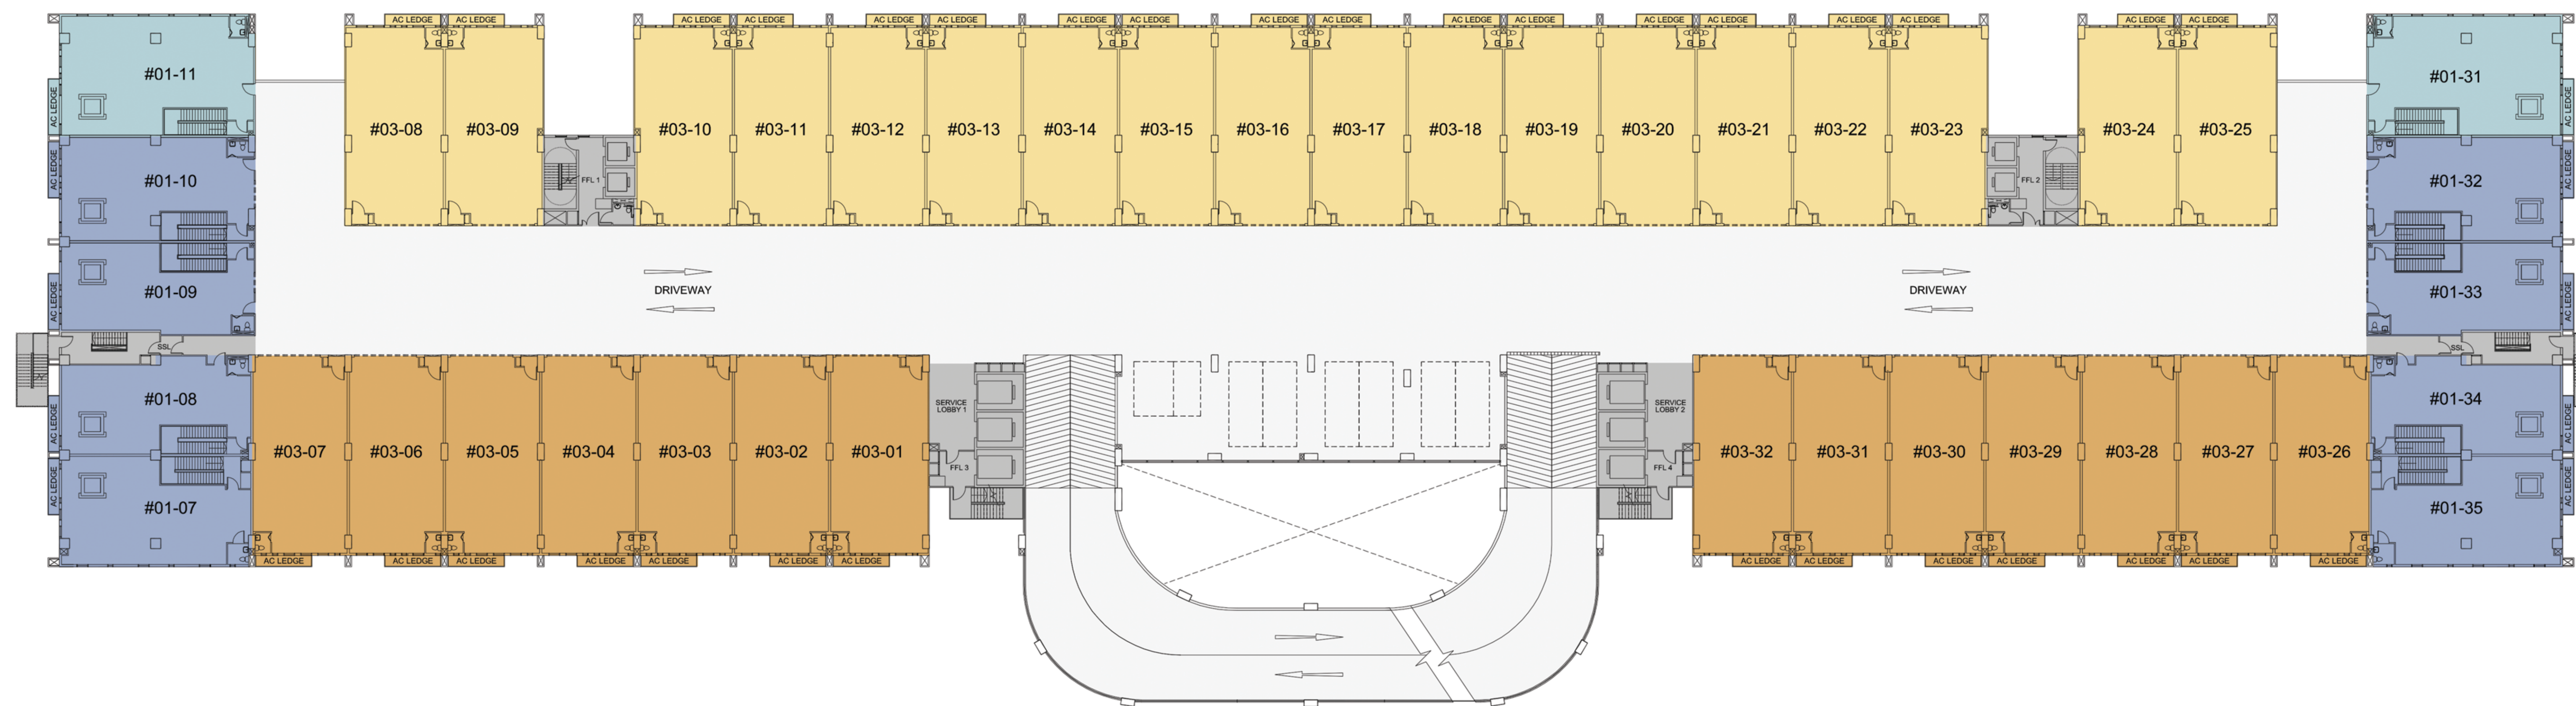

NORDCOM II

GAMBAS CRESCENT

GAMBAS AVENUE

3RD STOREY PLAN