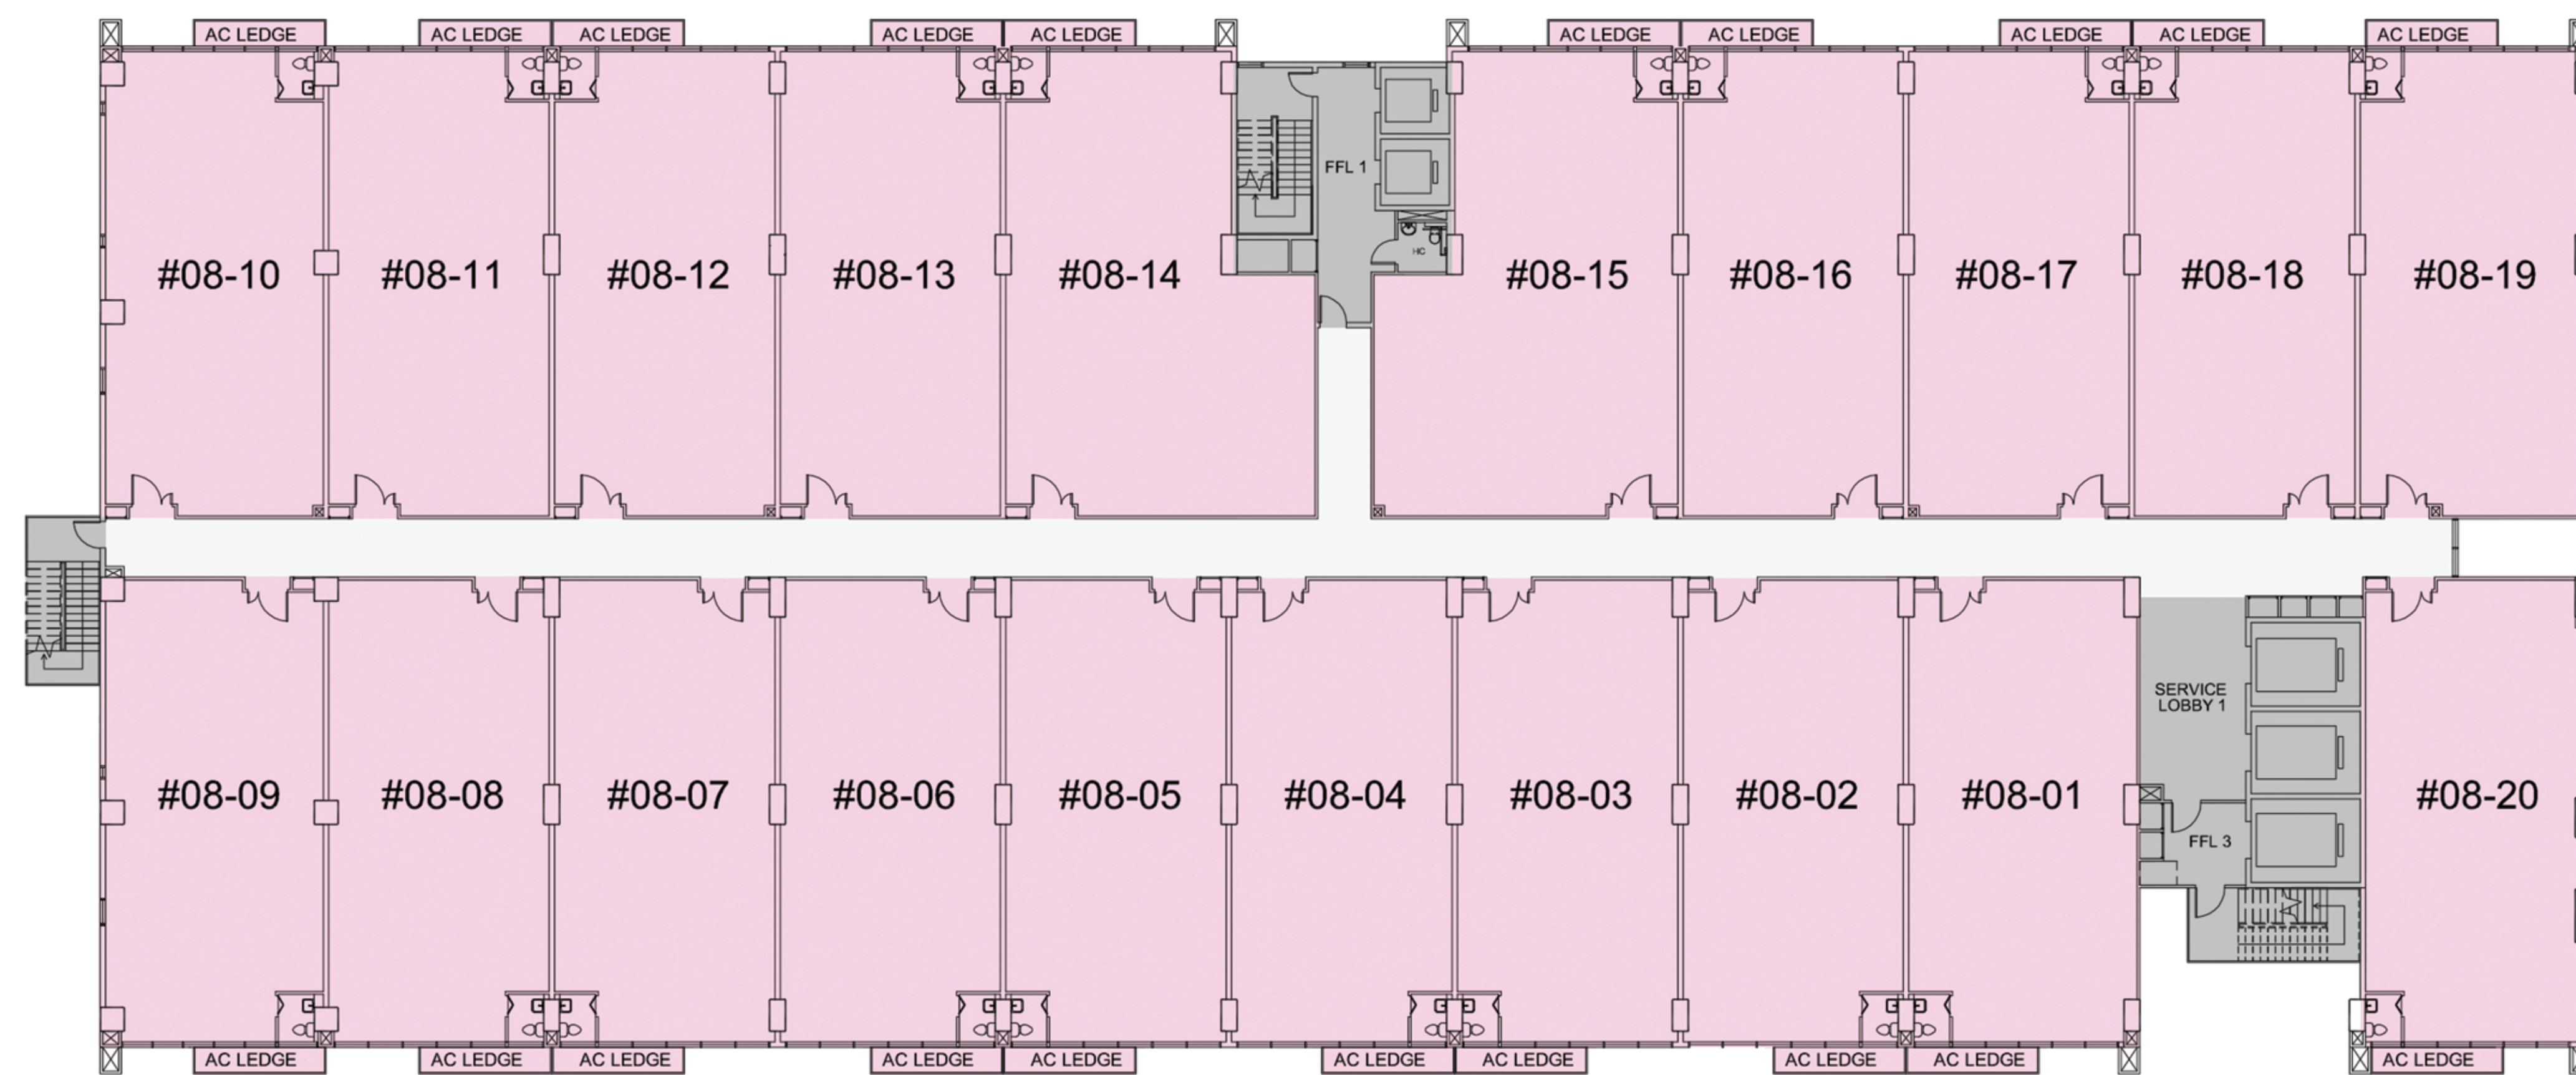

7TH STOREY PLAN

0 2 5 15M

LEGEND:

 LIGHT INDUSTRIAL FACTORY

NORDCOM II

GAMBAS CRESCENT

GAMBAS AVENUE

8TH STOREY PLAN