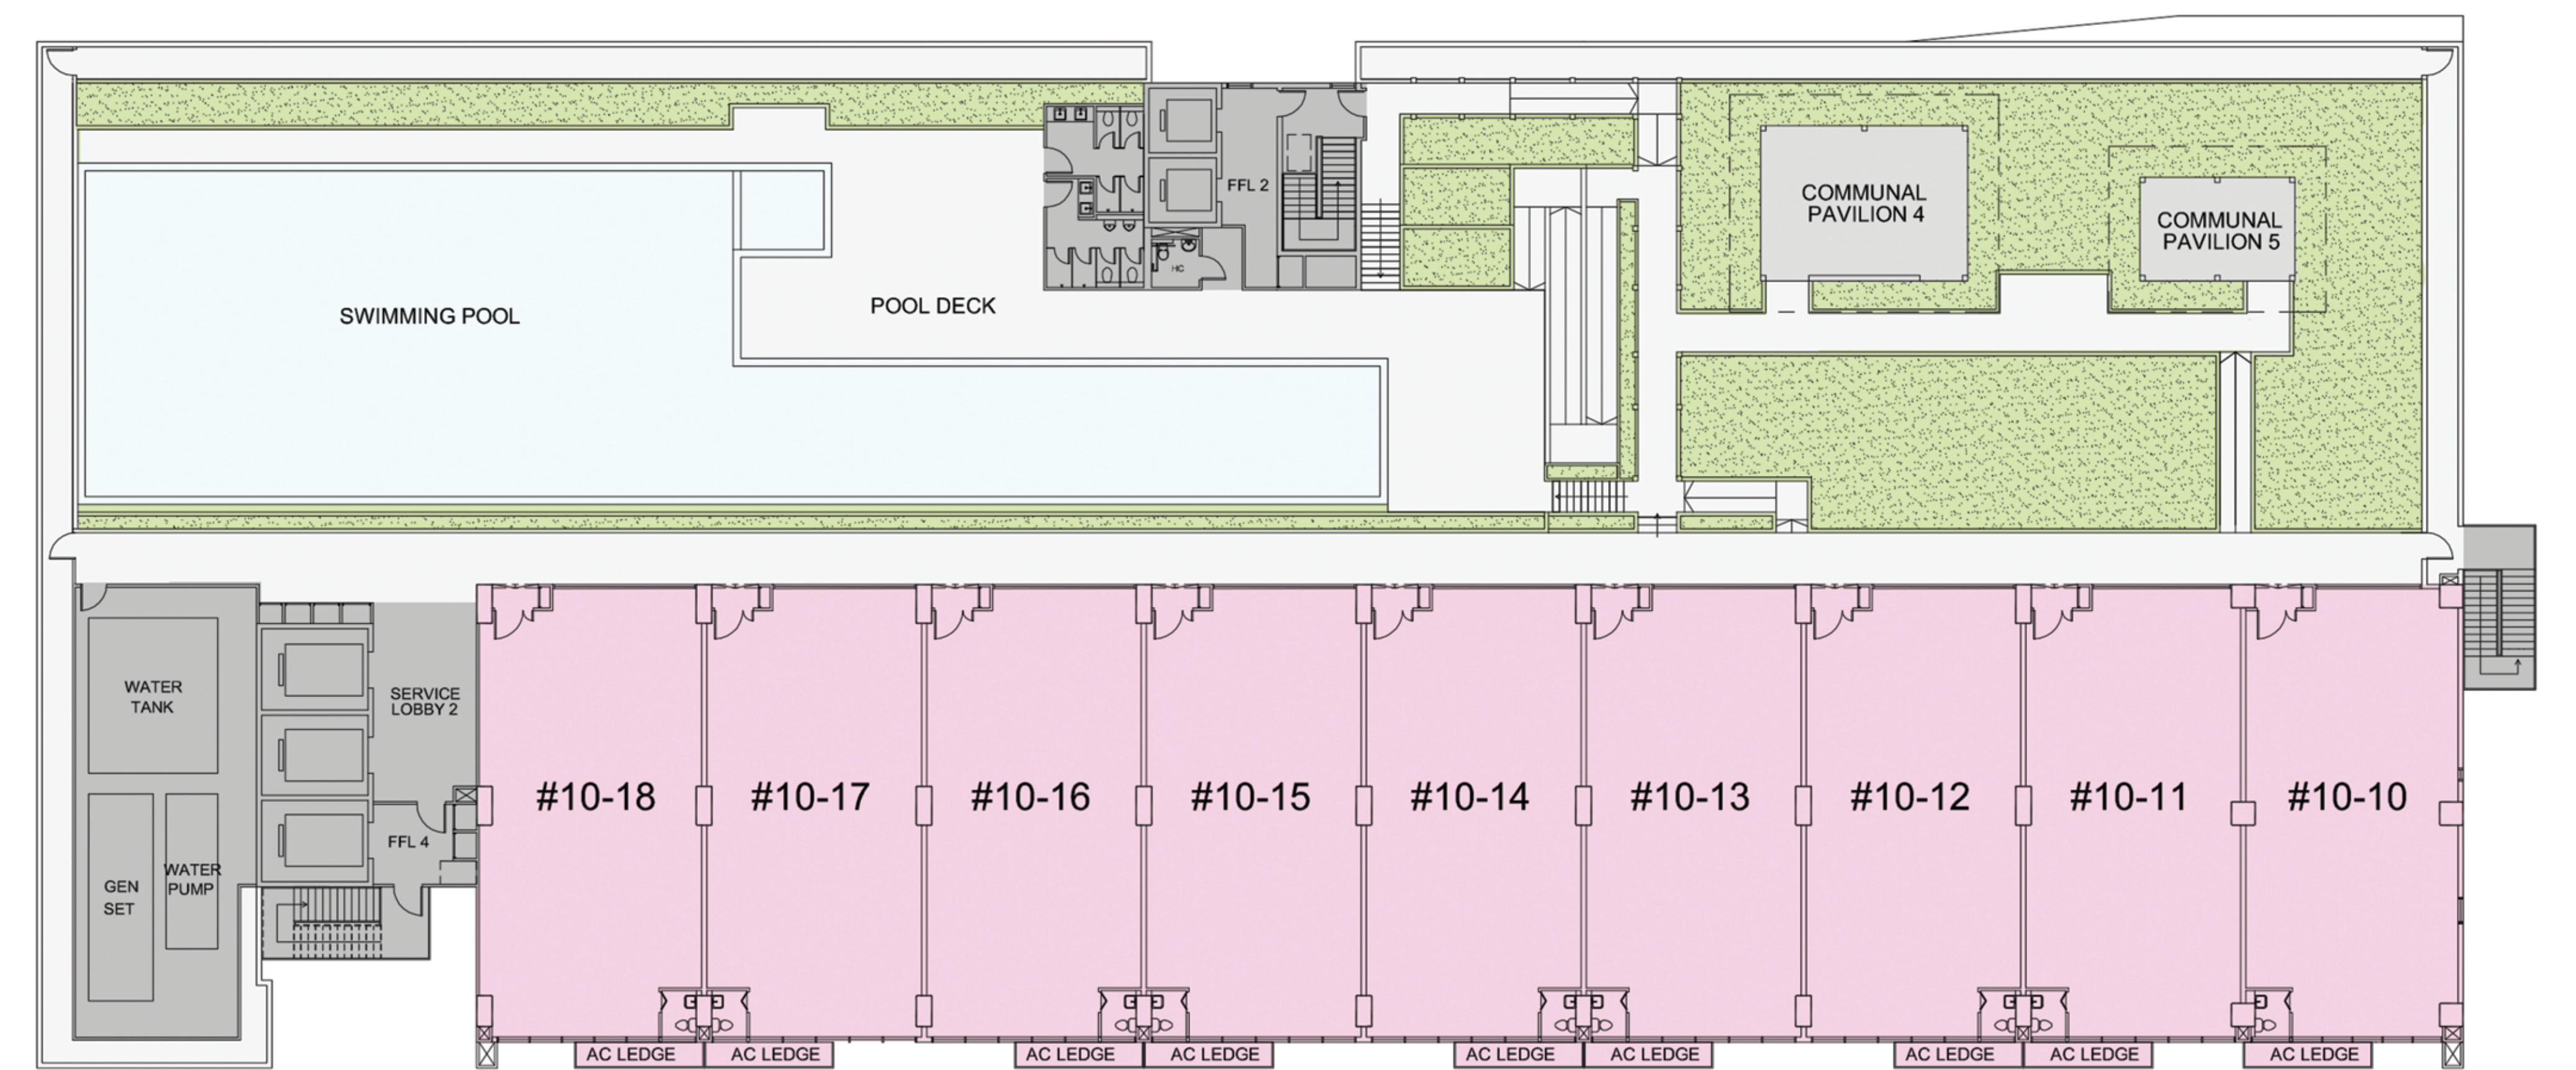

NORDCOM II

GAMBAS CRESCENT

GAMBAS AVENUE

10TH STOREY PLAN

0 2 5 15M

LEGEND:

LIGHT INDUSTRIAL FACTORY