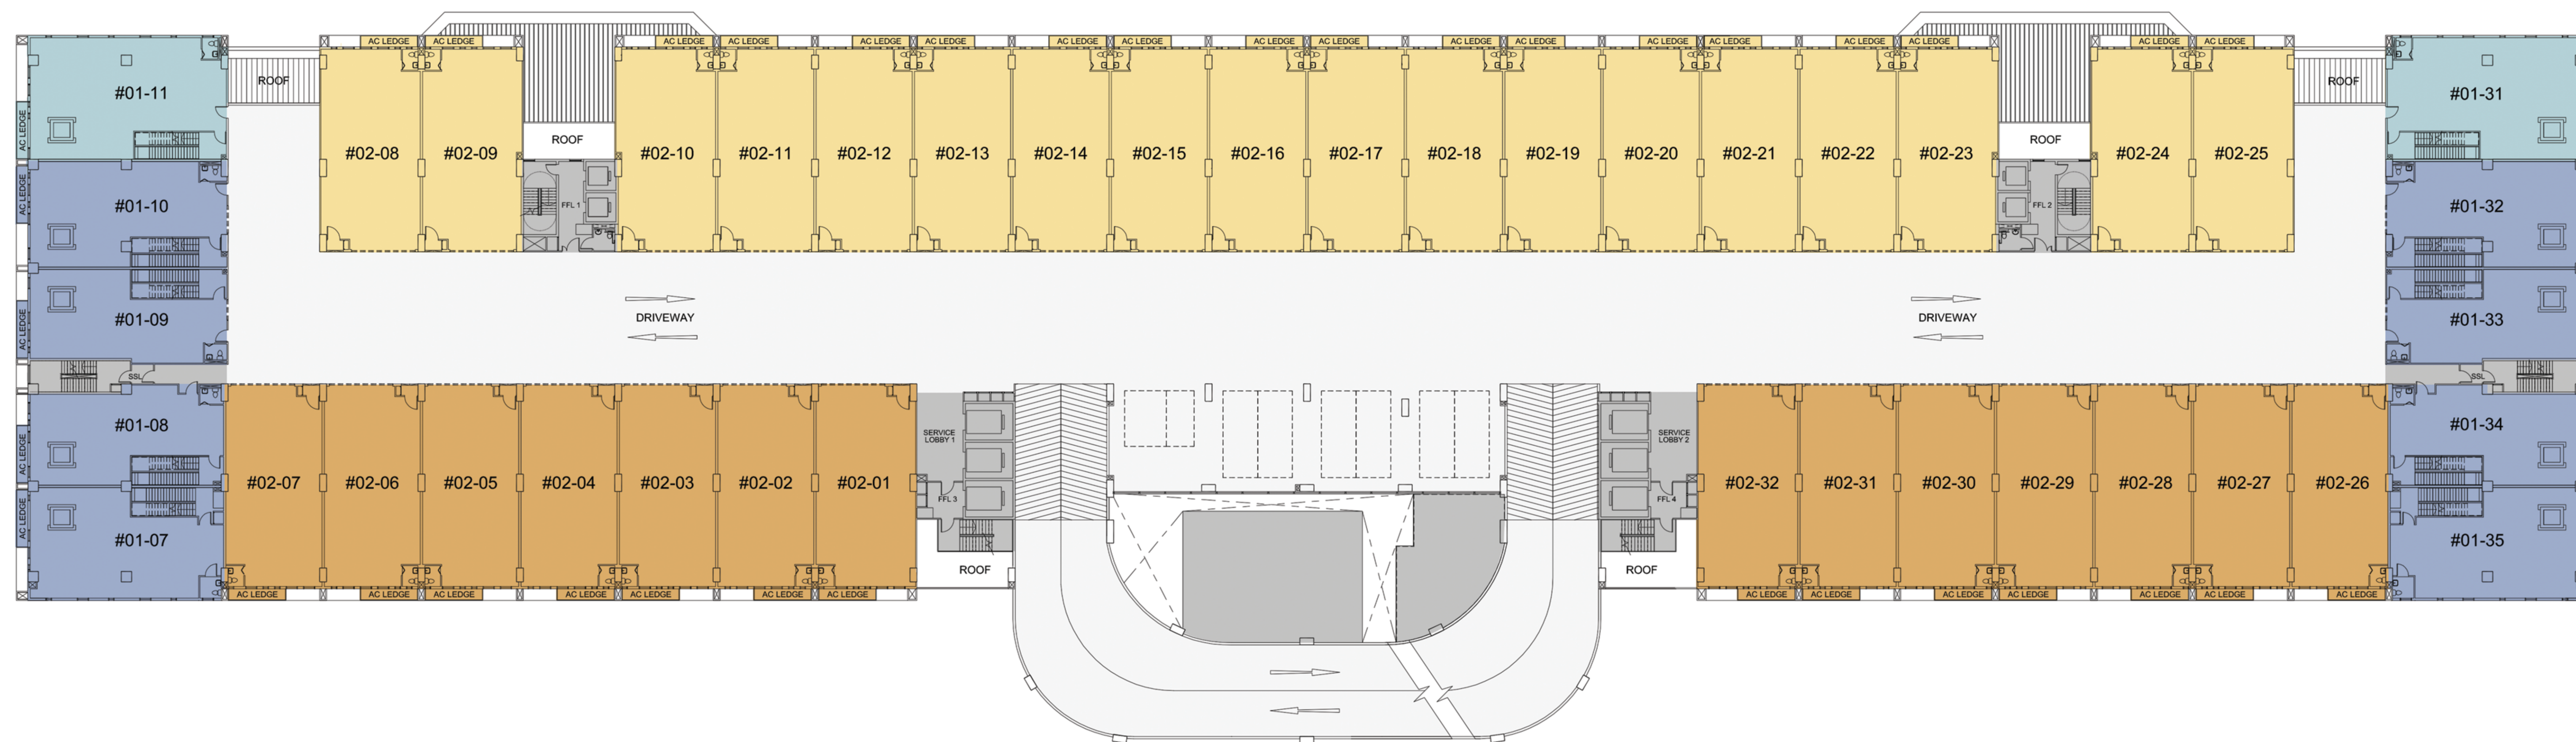

NORDCOM II

1ST STOREY PLAN

0 2 5 15M

- LEGEND:**
- LIGHT INDUSTRIAL FACTORY
 - CLEAN INDUSTRIAL FACTORY

NORDCOM II

GAMBAS CRESCENT

GAMBAS AVENUE

2ND STOREY PLAN