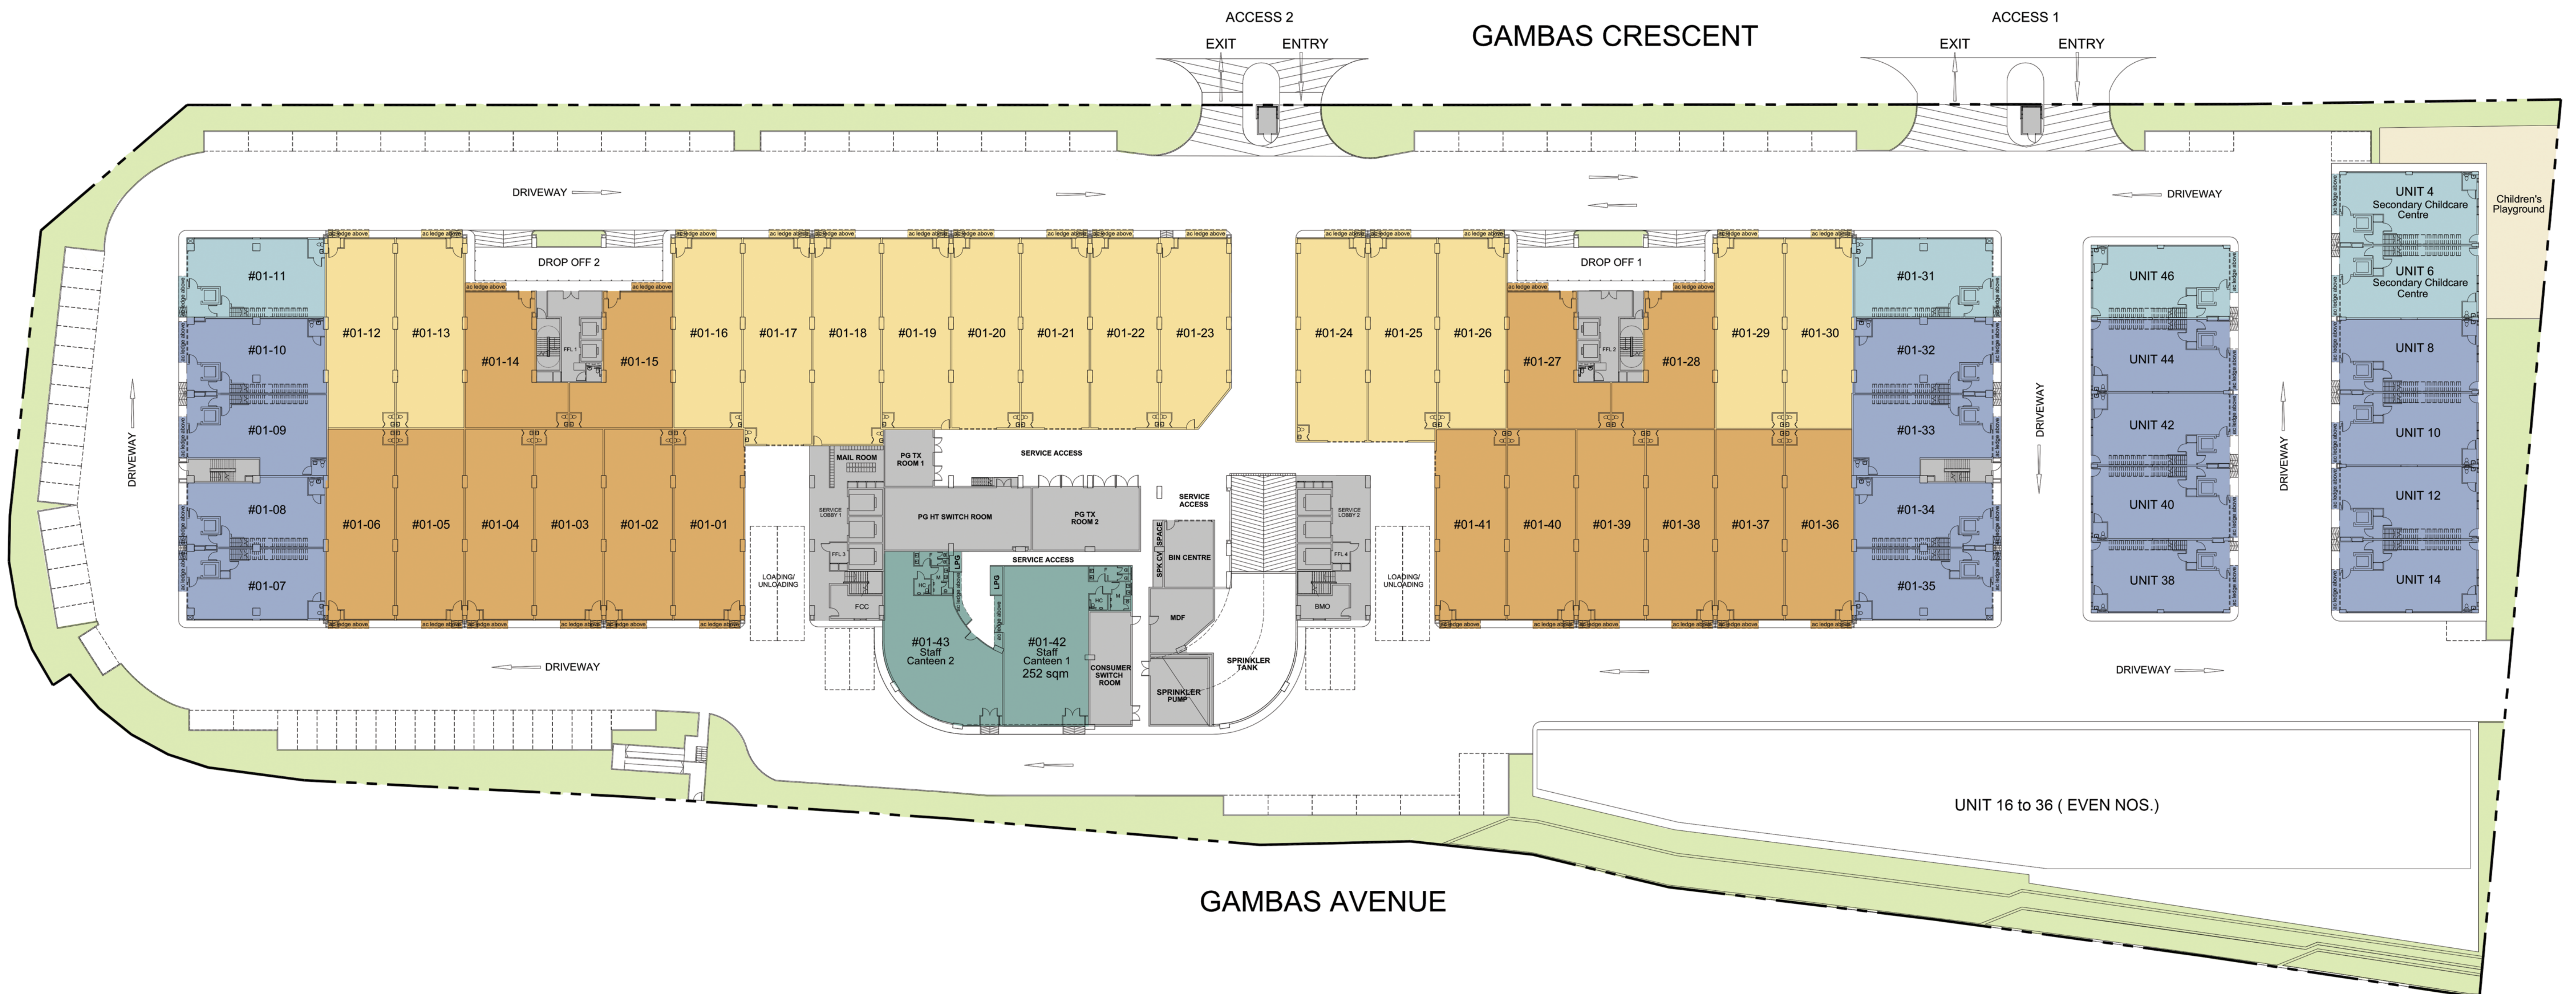

NORDCOM II

1ST STOREY PLAN

0 2 5 15M

- LEGEND:**
- LIGHT INDUSTRIAL FACTORY
 - CLEAN INDUSTRIAL FACTORY

NORDCOM II

GAMBAS CRESCENT

GAMBAS AVENUE

2ND STOREY PLAN

0 2 5 15M

- LEGEND:
- Light Industrial Factory (Blue)
 - Clean Industrial Factory (Yellow)

NORDCOM II

GAMBAS CRESCENT

GAMBAS AVENUE

3RD STOREY PLAN 

NORDCOM II

GAMBAS CRESCENT

GAMBAS AVENUE

4TH STOREY PLAN

0 2 5 15M

LEGEND:

-  LIGHT INDUSTRIAL FACTORY
-  CLEAN INDUSTRIAL FACTORY

NORDCOM II

GAMBAS CRESCENT

GAMBAS AVENUE

7TH STOREY PLAN

0 2 5 15M

LEGEND:

 LIGHT INDUSTRIAL FACTORY

NORDCOM II

GAMBAS CRESCENT

GAMBAS AVENUE

8TH STOREY PLAN