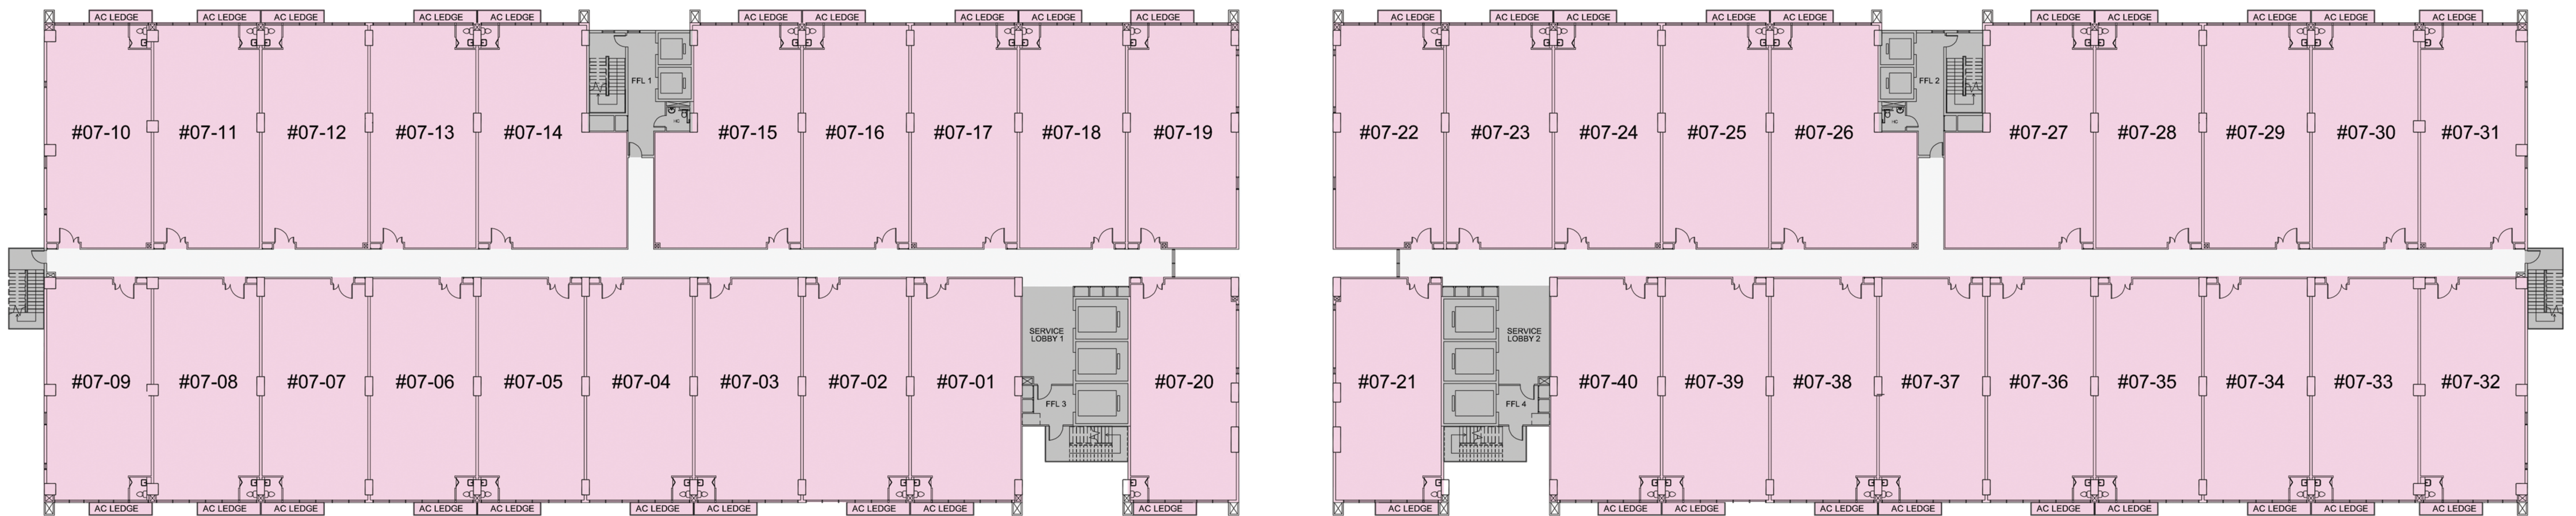

GAMBAS AVENUE

4TH STOREY PLAN

0 2 5 15M

LEGEND:

-  LIGHT INDUSTRIAL FACTORY
-  CLEAN INDUSTRIAL FACTORY

NORDCOM II

GAMBAS CRESCENT

GAMBAS AVENUE