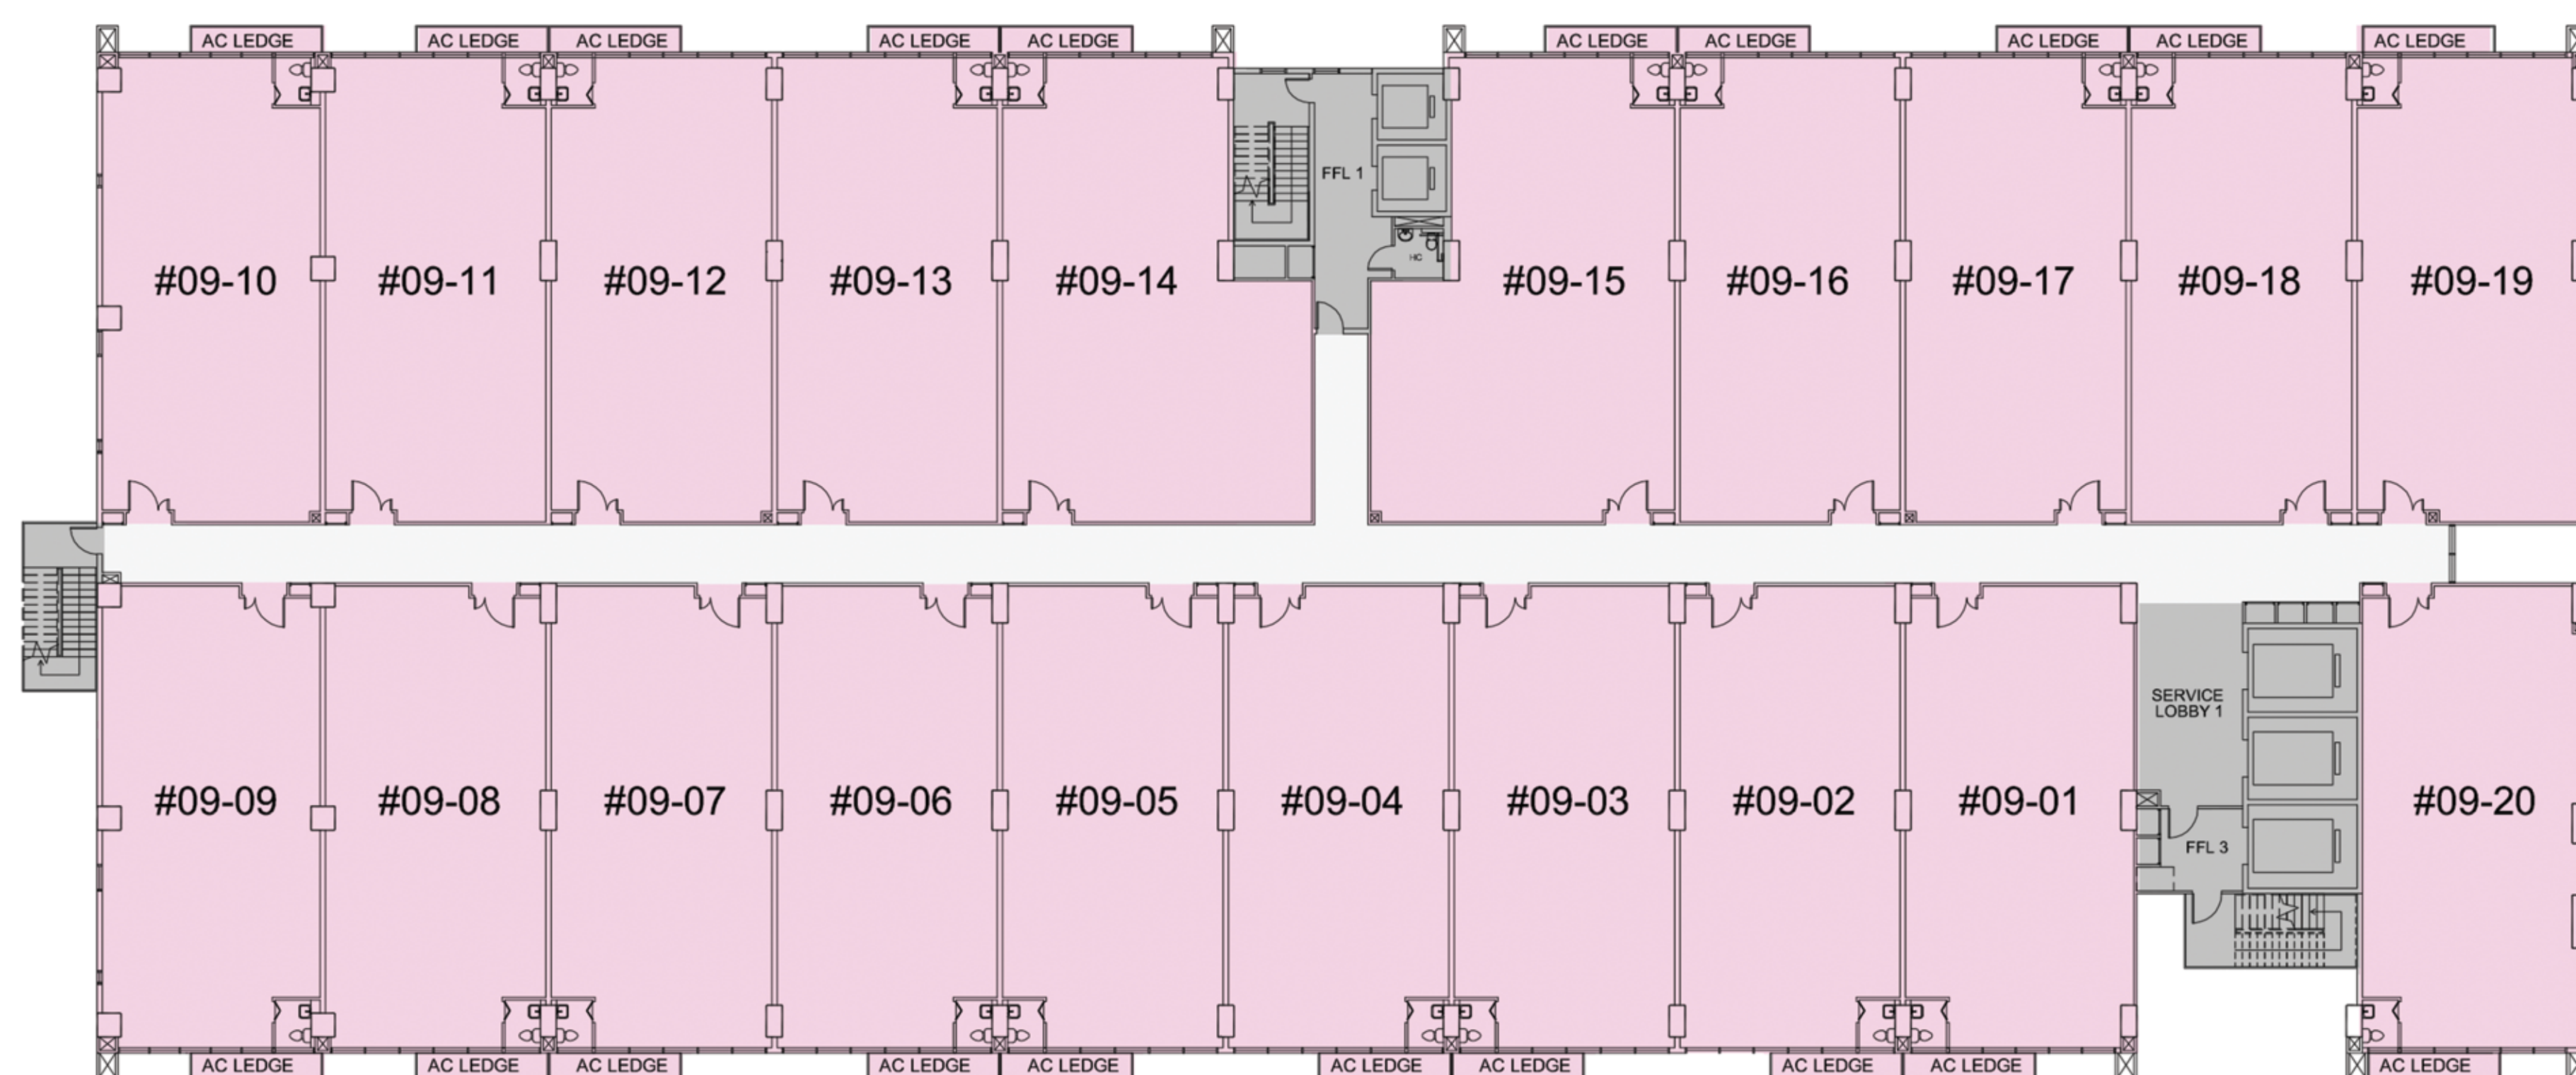

0 2 5 15M

LEGEND:

 LIGHT INDUSTRIAL FACTORY

NORDCOM II

GAMBAS CRESCENT

GAMBAS AVENUE

9TH STOREY PLAN

0 2 5 15M