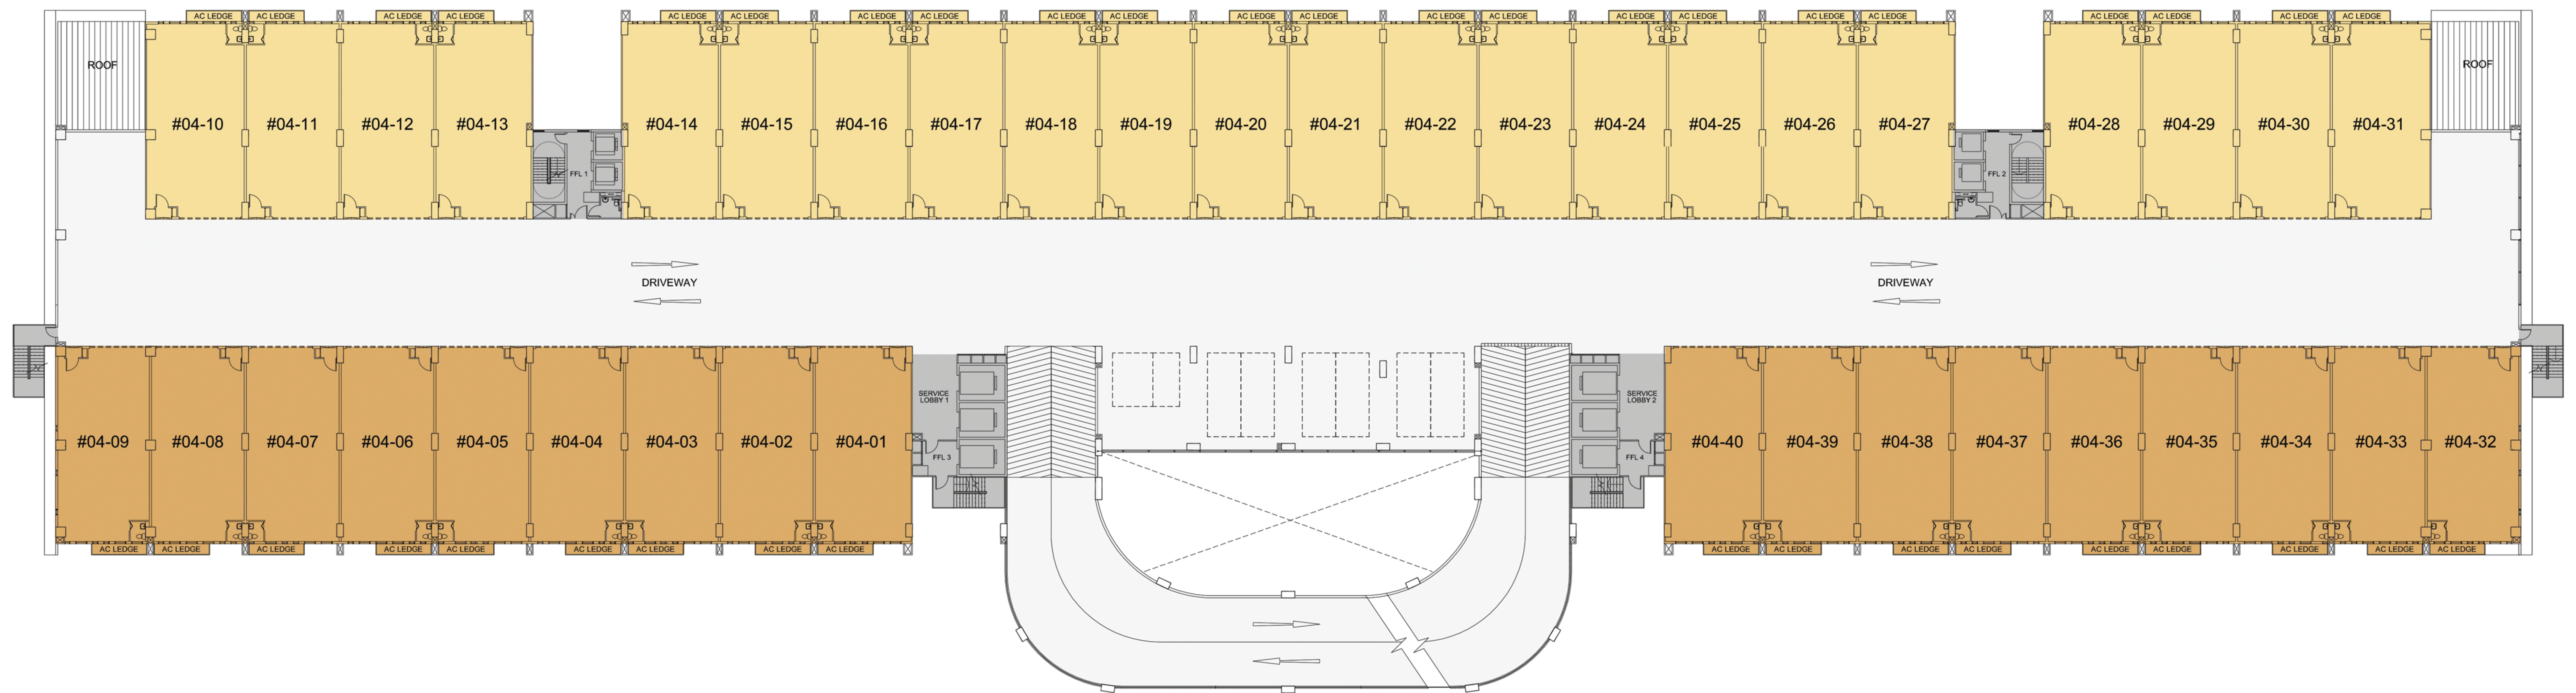

NORDCOM II

GAMBAS CRESCENT

GAMBAS AVENUE

4TH STOREY PLAN

0 2 5 15M

LEGEND:

- LIGHT INDUSTRIAL FACTORY
- CLEAN INDUSTRIAL FACTORY