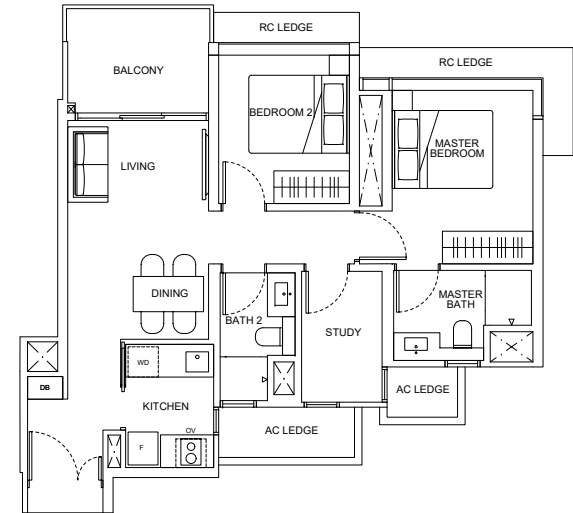

2-Bedroom + Study

Type B4B
74 sqm / 797 sqft

Units (With Visual Screenings)
#13-04 to #27-04

LEGEND

- DB Distribution Box
- F Fridge
- OV Oven
- WD Washer-Dryer

KEY PLAN
This key plan is not to scale

2-Bedroom + Study

Type B4C
74 sqm / 797 sqft

Units (Without Visual Screenings)
#06-07 to #12-07

Units (With Visual Screenings)
#13-07 to #27-07

LEGEND

- DB Distribution Box
- F Fridge
- OV Oven
- WD Washer-Dryer

KEY PLAN
This key plan is not to scale