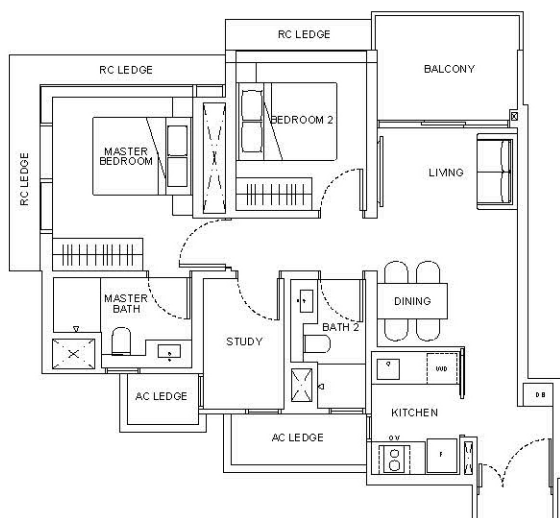

2-Bedroom + Study

Type B4A

74 sqm / 797 sqft

Units

#02-04 to #12-04