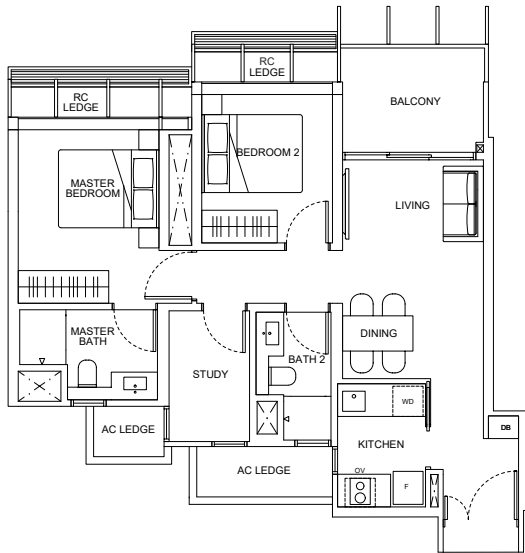

2-Bedroom + Study

Type B4B
74 sqm / 797 sqft

Units (With Visual Screenings)
#13-04 to #27-04