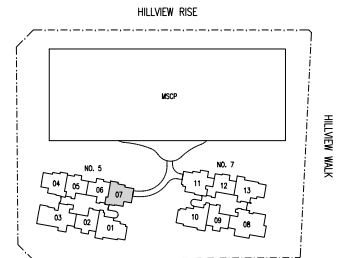

LEGEND

- DB Distribution Box
- F Fridge
- OV Oven
- WD Washer-Dryer

KEY PLAN
This key plan is not to scale