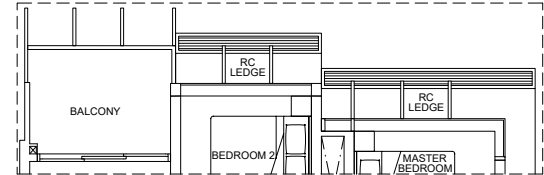

2-Bedroom + Study

Type B4C
74 sqm / 797 sqft

Units (Without Visual Screenings)
#06-07 to #12-07

Units (With Visual Screenings)
#13-07 to #27-07