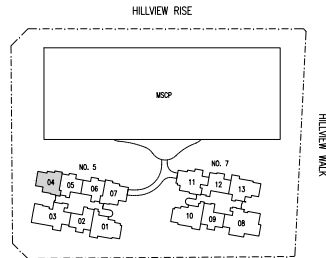

LEGEND

- DB Distribution Box
- F Fridge
- OV Oven
- WD Washer-Dryer

KEY PLAN
This key plan is not to scale