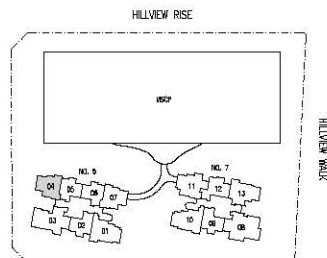

KEY PLAN

This key plan is not to scale.